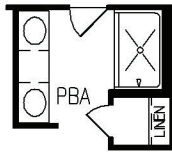

FIRST FLOOR PLAN
HEATED AREA - 1,729 Sq.Ft.
ROCK HILL
PALMETTO - 1731

DATE: 03/30/23

OPTION SHOWN
1) 5FT SHOWER W/ LINEN CLOSET

OPTION SHOWN
1) SEPARATE GARDEN TUB & SHOWER

OPTION SHOWN
1) SEPARATE GARDEN TUB & SHOWER W/
TILE SURROUND