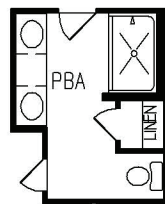

FIRST FLOOR PLAN
HEATED AREA - 1,770 Sq.Ft.

PALMETTO - 2504

DATE:03/30/23

SECOND FLOOR PLAN - 2BR & LOFT
HEATED AREA - 776 Sq.Ft.

PALMETTO - 2504

DATE:03/30/23

OPTION SHOWN
1) 5FT SHOWER W/ LINEN CLOSET

OPTION SHOWN
1) SEPARATE GARDEN TUB & SHOWER

OPTION SHOWN
1) SEPARATE GARDEN TUB & SHOWER W/
TILE SURROUND

1 ST FLOOR OPTIONS

PALMETTO - 2504

DATE:03/30/23

ELEVATION A7
PALMETTO - 2504

DATE:03/30/23

ELEVATION A8
PALMETTO - 2504

DATE:03/30/23