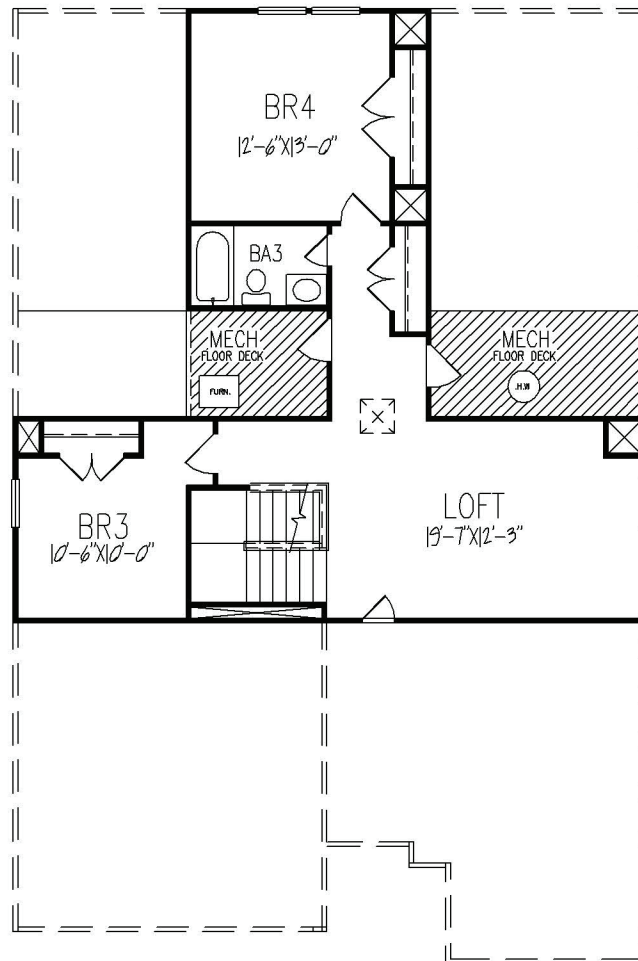

FIRST FLOOR PLAN
HEATED AREA - 1,770 Sq.Ft.

PALMETTO - 2504

DATE:03/30/23

SECOND FLOOR PLAN - 2BR & LOFT
HEATED AREA - 776 Sq.Ft.

PALMETTO - 2504

DATE:03/30/23

OPTION SHOWN
1) 5FT SHOWER W/ LINEN CLOSET

OPTION SHOWN
1) SEPARATE GARDEN TUB & SHOWER

OPTION SHOWN
1) SEPARATE GARDEN TUB & SHOWER W/
TILE SURROUND

1 ST FLOOR OPTIONS

PALMETTO - 2504

DATE:03/30/23

ELEVATION A7
PALMETTO - 2504

DATE:03/30/23

ELEVATION A8
PALMETTO - 2504

DATE:03/30/23