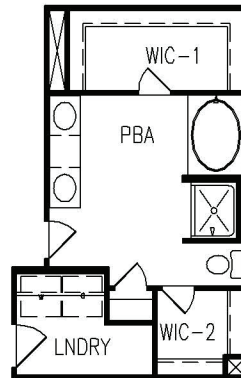

OPTIONS SHOWN  
1) 5FT SHOWER

OPTIONS SHOWN  
1) SEPARATE GARDEN TUB & SHOWER

OPTIONS SHOWN  
1) SEPARATE GARDEN TUB & SHOWER W/  
TILE SURROUND

OPTIONS SHOWN  
1) INCREASE WIC-2

## SECOND FLOOR OPTIONS

# HICKORY 3092

DATE:03/24/23

ELEVATION A7  
FULL PORCH

ELEVATION A7  
HICKORY 3092

DATE:03/24/23

ELEVATION A8  
FULL PORCH

ELEVATION A8  
HICKORY 3092

DATE:03/24/23