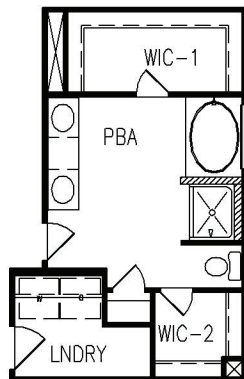

OPTIONS SHOWN  
1) 5FT SHOWER

OPTIONS SHOWN  
1) SEPARATE GARDEN TUB & SHOWER

OPTIONS SHOWN  
1) SEPARATE GARDEN TUB & SHOWER W/  
TILE SURROUND

OPTIONS SHOWN  
1) INCREASE WIC-2

## SECOND FLOOR OPTIONS

# HICKORY 3092

DATE:03/24/23

ELEVATION A7  
FULL PORCH

ELEVATION A7  
HICKORY 3092

DATE:03/24/23

ELEVATION A8  
FULL PORCH

ELEVATION A8  
HICKORY 3092

DATE:03/24/23