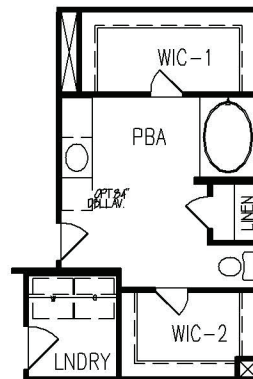

OPTIONS SHOWN  
1) 5FT SHOWER

OPTIONS SHOWN  
1) SEPARATE GARDEN TUB & SHOWER

OPTIONS SHOWN  
1) SEPARATE GARDEN TUB & SHOWER W/  
TILE SURROUND

OPTIONS SHOWN  
1) INCREASE WIC-2

## SECOND FLOOR OPTIONS

# HICKORY 3092

DATE:03/24/23

ELEVATION A7  
FULL PORCH

ELEVATION A7  
HICKORY 3092

DATE:03/24/23

ELEVATION A8  
FULL PORCH

ELEVATION A8  
HICKORY 3092

DATE:03/24/23