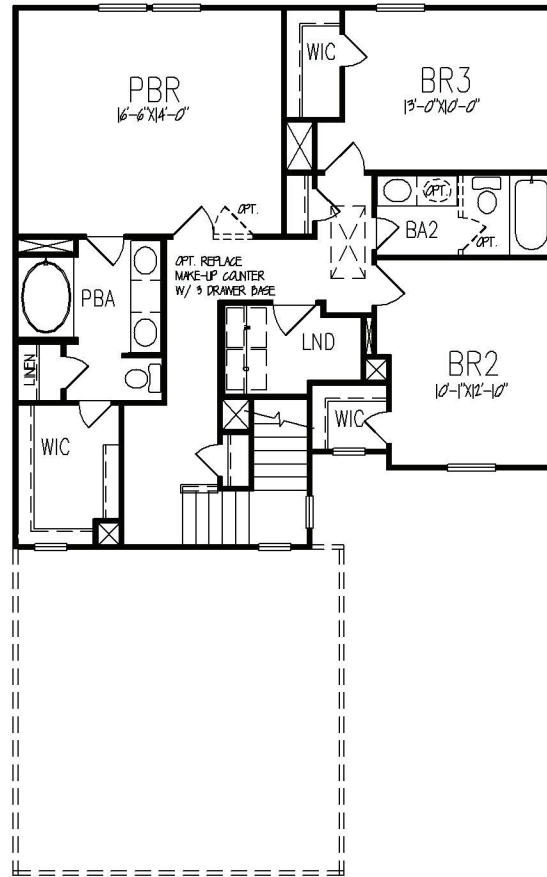

FIRST FLOOR PLAN

POPLAR - 2048

DATE: 03/24/23

SECOND FLOOR PLAN

3 BDRM.

POPLAR - 2048

DATE: 03/24/23

OPTION SHOWN
1) 5FT SHOWER W/ LINEN CLOSET

OPTION SHOWN
1) SEPARATE GARDEN TUB & SHOWER

OPTION SHOWN
1) SEPARATE GARDEN TUB & SHOWER W/
TILE SURROUND

SECOND FLOOR OPTIONS

POPLAR - 2048

DATE: 03/24/23

FULL PORCH

ELEVATION A7

ELEVATION A7

ROCK HILL
POPLAR - 2048

DATE: 03/24/23

FULL PORCH

ELEVATION A8

ELEVATION A8

ROCK HILL
POPLAR - 2048

DATE: 03/24/23

FULL PORCH

ELEVATION A9

ELEVATION A9

ROCK HILL
POPLAR - 2048

DATE: 03/24/23