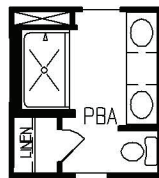

FIRST FLOOR PLAN

POPLAR - 2048

DATE: 03/24/23

SECOND FLOOR PLAN

3 BDRM.

POPLAR - 2048

DATE: 03/24/23

OPTION SHOWN
1) 5FT SHOWER W/ LINEN CLOSET

OPTION SHOWN
1) SEPARATE GARDEN TUB & SHOWER

OPTION SHOWN
1) SEPARATE GARDEN TUB & SHOWER W/
TILE SURROUND

SECOND FLOOR OPTIONS

POPLAR - 2048

DATE: 03/24/23

FULL PORCH

ELEVATION A7

ELEVATION A7