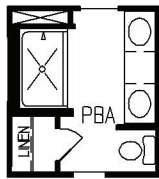

SECOND FLOOR PLAN

DATE: 01/20/23

4 BDRM. / LOFT

POPLAR - 2352

OPTION SHOWN
1) 5FT SHOWER W/ LINEN CLOSET

OPTION SHOWN
1) SEPARATE GARDEN TUB & SHOWER

OPTION SHOWN
1) SEPARATE GARDEN TUB & SHOWER W/
TILE SURROUND

PBA OPTIONS

DATE: 01/20/23

POPLAR - 2352

FULL PORCH

ELEVATION A7

ELEVATION A7

ROCK HILL
POPLAR - 2352

DATE: 09/06/22